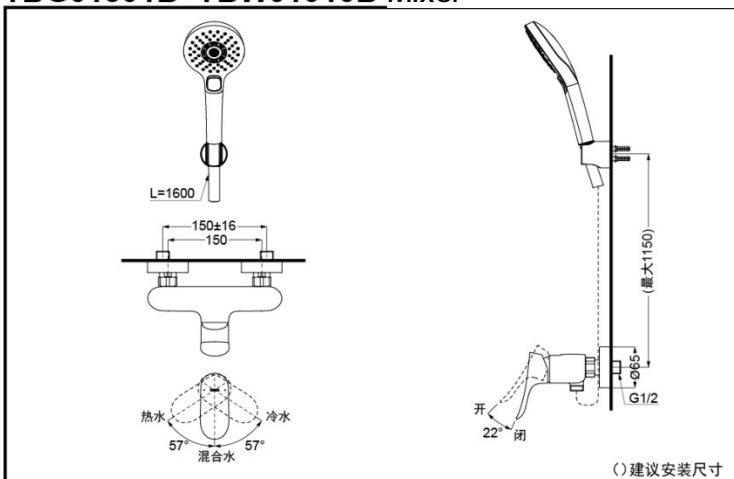

TBG01301B

TBW01008B

TBW01010B
(3Modes)

①TBG01301B

②TBW01008B

③TBW01010B

FEATURES

- Elegant appearance.
- Beautiful curves reveal elegant taste.
- Easy installation and usage.

SPECIFICS

Water Inlet Requirement :
0.05MPa(Dynamic Pressure)~1.0MPa(Static Pressure)

Water Efficiency :
Grade2(Hand Shower)

Wall-Mount Single-Lever Shower

TBG01301B+TBW01010B Mixer

*TOTO(CHINA) CO.,LTD. All rights reserved.